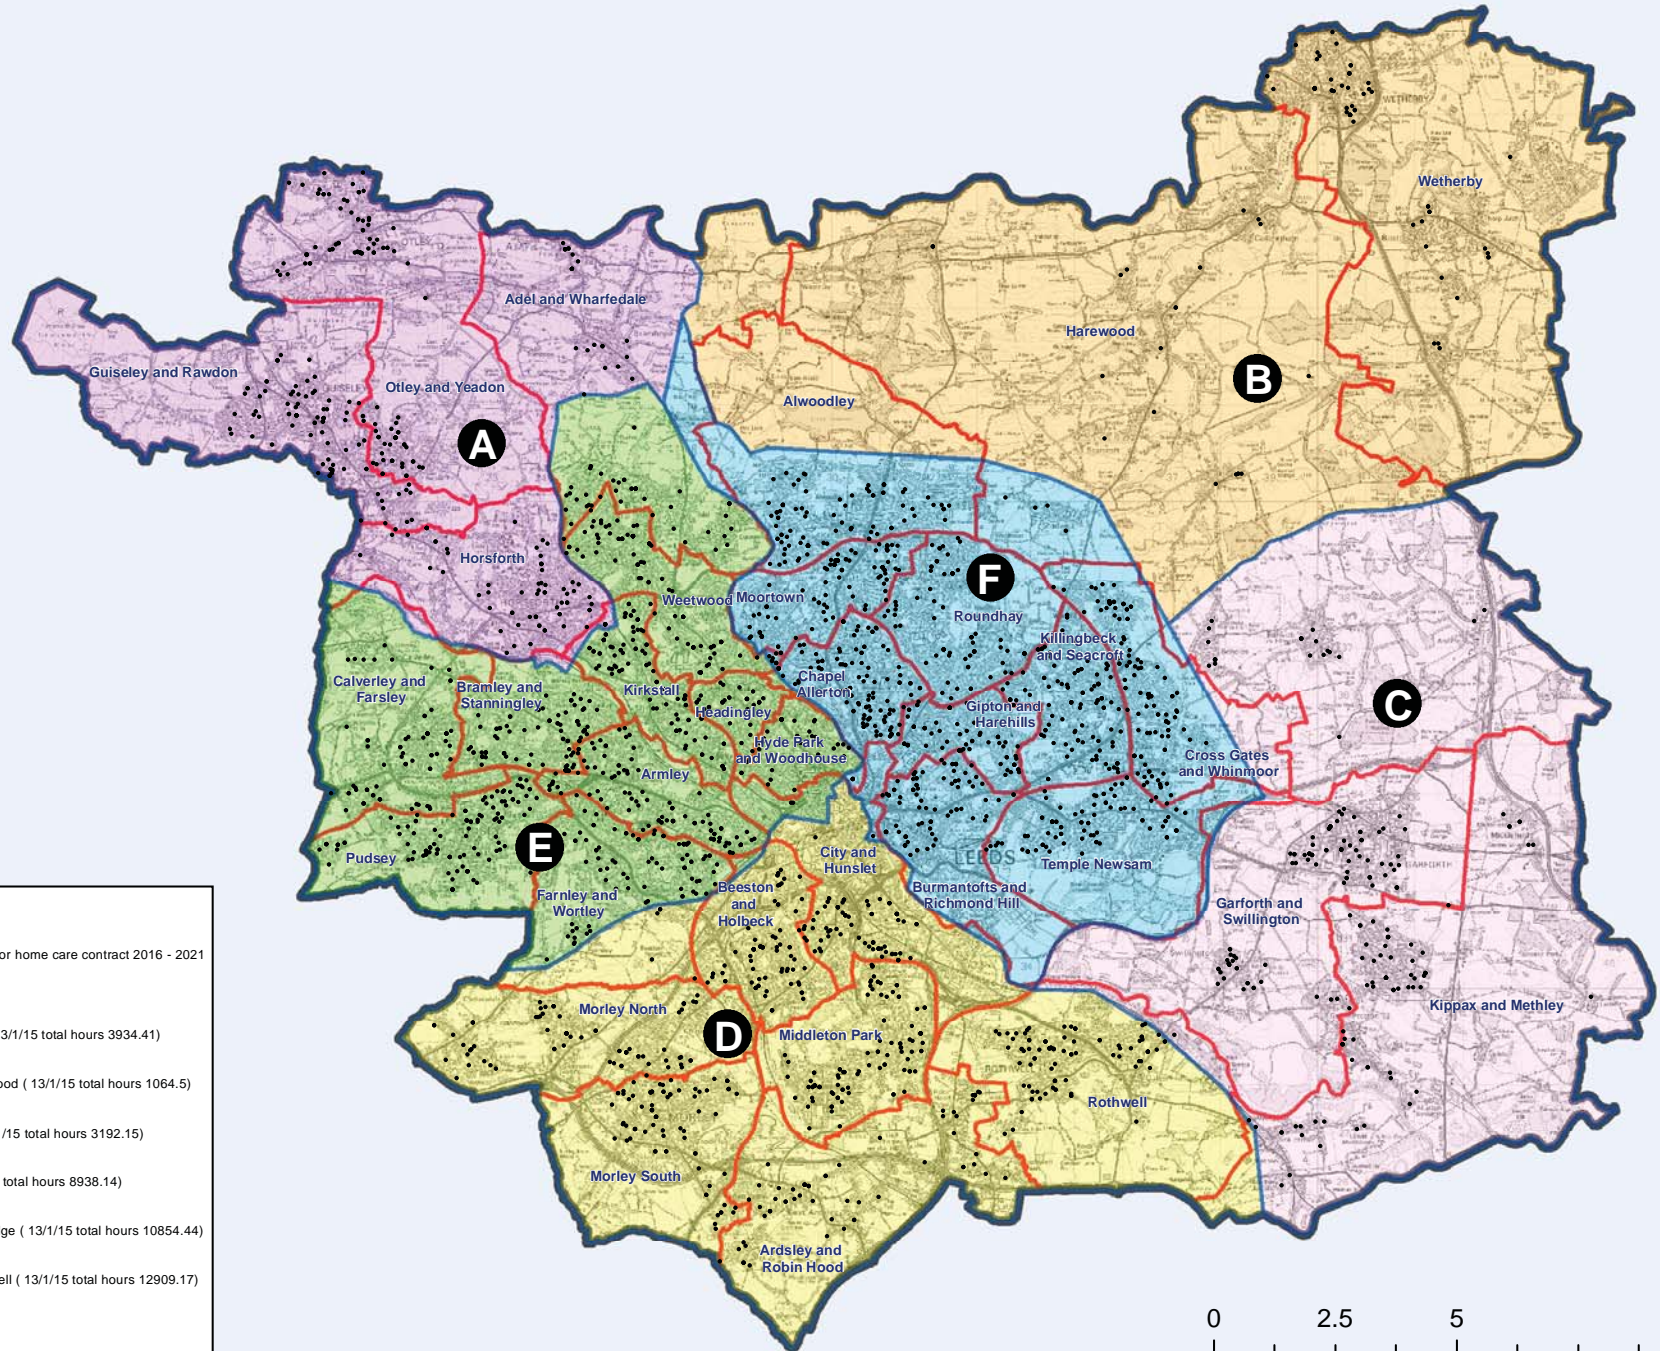

# Proposed Areas for the Home Care Contracts 2016 - 2021

**Key**

-  Proposed area boundaries for home care contract 2016 - 2021

**Areas**

-  A Otley Guiseley Yeadon ( 13/1/15 total hours 3934.41)
-  B Wetherby Thomer Harewood ( 13/1/15 total hours 1064.5)
-  C Garforth Swillington ( 13/1/15 total hours 3192.15)
-  D Morley Rothwell ( 13/1/15 total hours 8938.14)
-  E Wortley Calverley Cookridge ( 13/1/15 total hours 10854.44)
-  F Meanwood Colton Shadwell ( 13/1/15 total hours 12909.17)

 Leeds City Council Wards

 Service Users

© Crown copyright and database rights 2015 Ordnance Survey 100019567 You are not permitted to copy, Sub-Licence, Distribute or sell any of this Data to third parties in any form.